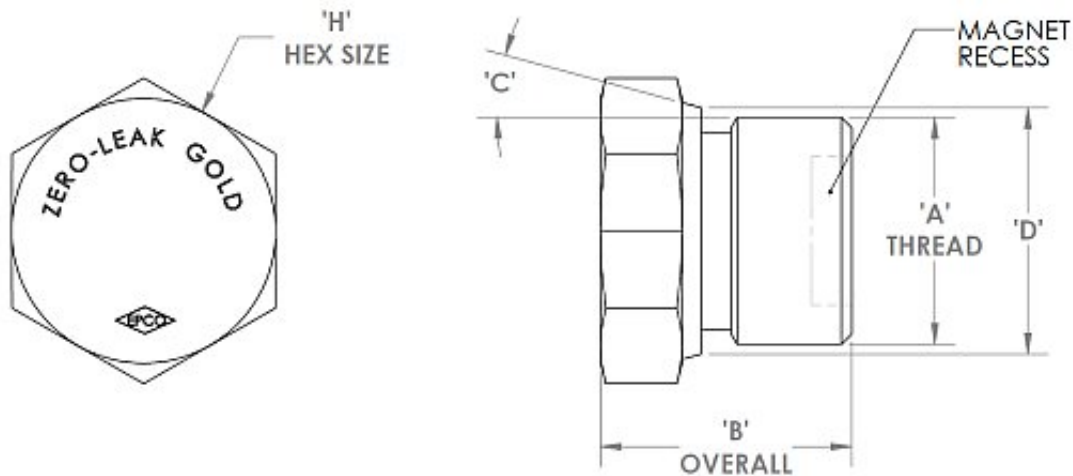

# Zero-Leak Gold® Magnetic metric hex-head plug

thread port plugs which are interchangeable in plugs used in ISO 6149 standard ports.

**Reference Dimensions**  
(10/2/2013)

EPCO PART NO.			TUBE SIZE	"A" METRIC THREAD	"B" +0.50 -0.50	"C" +0 -1/2	"D" +0.15 -0.00	"I" HEX SIZE	O-RING SIZE	MAGNET*	
12L14 Steel	316 Stainless	6000 Series Alum								SIZE	TYPE
MH-S01M	MH-SS01M	MH-A01M	3MM	M5 x 0.8	11.0	12°	5.70	7.0	3.0mm x 1.0		
MH-S02M	MH-SS02M	MH-A02M	5MM	M8 x 1.0	12.0	12°	8.85	10.0	5.0mm x 1.5		
MH-S03M	MH-SS03M	MH-A03M	6MM	M10 x 1.0	12.0	12°	10.85	12.0	7.0mm x 1.5		
MH-S04M	MH-SS04M	MH-A04M	8MM	M12 x 1.5	16.0	15°	13.55	15.0	9.0mm x 2.0		
MH-S05M	MH-SS05M	MH-A05M	10MM	M14 x 1.5	16.0	15°	15.55	17.0	11.0mm x 2.0		
MH-S06M	MH-SS06M	MH-A06M	12MM	M16 x 1.5	19.0	15°	17.55	19.0	13.0mm x 2.0		
MH-S07M	MH-SS07M	MH-A07M	14MM	M18 x 1.5	20.0	15°	19.55	21.0	15.0mm x 2.0		
MH-S08M	MH-SS08M	MH-A08M	18MM	M22 x 1.5	21.0	15°	23.55	25.0	19.0mm x 2.0		
MH-S09M	MH-SS09M	MH-A09M	20MM	M27 x 1.5	24.0	15°	29.15	32.0	24.0mm x 2.5		
MH-S10M	MH-SS10M	MH-A10M	20MM	M27 x 2.0	24.0	15°	29.15	32.0	24.0mm x 2.5		
MH-S11M	MH-SS11M	MH-A11M	22MM	M33 x 1.5	24.0	15°	35.15	37.0	30.0mm x 2.5		
MH-S12M	MH-SS12M	MH-A12M	22MM	M33 x 2.0	24.0	15°	35.15	37.0	30.0mm x 2.5		
MH-S13M	MH-SS13M	MH-A13M	25MM	M42 x 1.5	25.0	15°	44.15	50.0	39.0mm x 2.5		
MH-S14M	MH-SS14M	MH-A14M	25MM	M42 x 2.0	25.0	15°	44.15	50.0	39.0mm x 2.5		
MH-S15M	MH-SS15M	MH-A15M	35MM	M50 x 2.0	28.0	15°	52.15	54.0	47.0mm x 2.5		
MH-S16M	MH-SS16M	MH-A16M	45MM	M60 x 2.0	31.0	15°	62.15	64.0	57.0mm x 2.5		